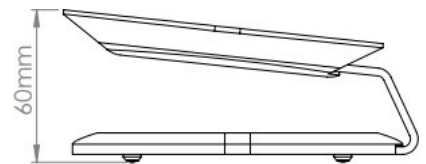

ACCESSORIES FOR SONOS

ERA100-DS Desk Stand for Sonos ERA 100

The Flexson Desk Stand for the Sonos ERA 100 speaker is a compact, clever design that angles sound to your ear, provides optimal support for your speaker and adds a stylish flair. Elegantly crafted from metal, it is engineered to be a perfect match for the speaker – including coming in the same choice of black and white finishes as the Sonos speakers.

This beautifully styled solution doesn't mean sacrificing space, either: the Flexson Desk Stand has the same footprint as the speaker. Ideal for use on desks, tables, bedside tables, kitchen worktops, coffee tables and anywhere else in the house or workspace you want to enjoy your Sonos ERA100 speaker.

	White	Black
Product Code	FLXE100DS1011	FLXE100DS1021
UPC Number	5057964002965	5057964002972

UK, European and US (SRP)	£29.99	€29.99	\$29.99
---------------------------	--------	--------	---------

Product Specifications	Height	Width	Depth	Weight
Product Size (mm)	56.6mm	120mm	140mm	0.27kg
Carton Dimensions (mm)	130mm	120mm	55mm	0.29kg
Carton Contents	1 x Desk Stand & 1 x Instructions			
Country of Manufacture	China	Outer Carton Quantity	10	