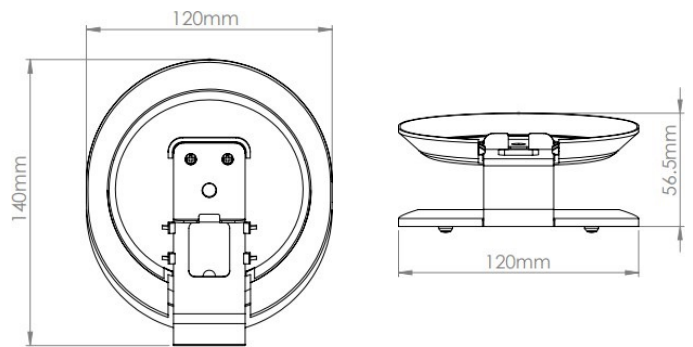

ACCESSORIES FOR SONOS

ERA100-DS Desk Stand for Sonos ERA 100

The Flexson Desk Stand for the Sonos ERA 100 speaker is a compact, clever design that angles sound to your ear, provides optimal support for your speaker and adds a stylish flair. Elegantly crafted from metal, it is engineered to be a perfect match for the speaker – including coming in the same choice of black and white finishes as the Sonos speakers.

This beautifully styled solution doesn't mean sacrificing space, either: the Flexson Desk Stand has the same footprint as the speaker. Ideal for use on desks, tables, bedside tables, kitchen worktops, coffee tables and anywhere else in the house or workspace you want to enjoy your Sonos ERA100 speaker.

	White	Black
Product Code	FLXE100DS1011	FLXE100DS1021
UPC Number	5057964002965	5057964002972

UK, European and US (SRP)	£29.99	€29.99	\$29.99
---------------------------	--------	--------	---------

Product Specifications	Height	Width	Depth	Weight
Product Size (mm)	56.6mm	120mm	140mm	0.27kg
Carton Dimensions (mm)	130mm	120mm	55mm	0.29kg
Carton Contents	1 x Desk Stand & 1 x Instructions			
Country of Manufacture	China	Outer Carton Quantity	10	